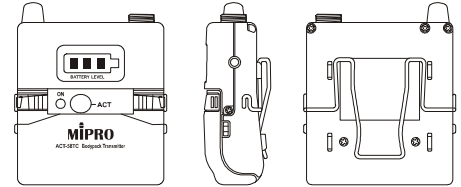

ACT-58TC ISM 5 GHz Rechargeable Digital Bodypack Transmitter

Key Features

- Miniature, sturdy plastic compact housing design for easy to wear. An adjustable belt clip allows wearing the transmitter in the up or down position.
- Unique battery cover allows easy access to operate buttons and the lock device prevents accidental operation.
- World's first ACT™ function provides precise and rapid frequency sync to the receiver.
- The mini XLR connector accepts either a screw-lock or a TA4F quick-lock plug.

Accessories

ASP-30	Neoprene Sports Pouch
MJ-70	Remote Mute Switch
MU-40G	Instrument Cable
TC-18	Transmitter Shielding Storage Case

Technical Specifications

Frequency Range	ISM 5.8 GHz
Modulation Type	Digital
RF Output Power	20 mW (country dependent)
Mic Capsule Modules	Lavalier: MU-53L / MU-55L; Headworn: MU-13 / MU-23 / MU-210 / MU-53HN / MU-55HN; Instrument: VM-10L / VM-10C / VM-10D / CM-10E
Max. Audio Input	6.5 dBV
Battery Meter	3 LEDs light in green to indicate battery status and turn to red to indicate low battery; after 2 hours power will automatically be shut down.
Dimensions	63 × 70 × 25 mm (W × H × D)
Net Weight	Approx. 66 g
Battery	1 × ICR 18500 lithium-ion battery
Charger	MP-80 / MP-8