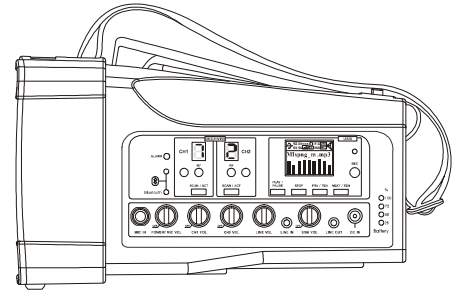

MA-100DG 5.8 GHz Dual-Channel Personal Wireless PA

Key Features

- Two 5.8 GHz true diversity receiver modules with 10 auto-scannable frequencies. One-touch Scan & Sync (ACT) button for fast and easy channel setup.
- 50W Class-D amplifier to power a 5" full-range driver.
- Built-in high-efficiency active antennas prevent accidental antenna breakage and ensure improved reception distance and stable signal quality.
- The mixed output of wired mic, wireless mic and USB.
- 3.5 mm line input accepts external iPod, MP3/CD/DVD player or laptop.
- Built-in Bluetooth to connect mobile devices for music streaming.
- Built-in one-button fade-in alarm siren for warning.
- ID code setting to prevent the interference from the same operating channel and increase compatible channels at the same venue.
- External AC switching power supply for fast battery charge. Built-in high capacity lithium battery provides the amplifier complete operation without AC power.
- 4-hour full charge for 10-hour stand-by time.
- A 4-level battery indicator for monitoring the battery level and charging state.

Transmitters & Microphones

ACT-58H	Handheld Transmitter
ACT-58HC	Rechargeable Handheld Transmitter
ACT-58T	Bodypack Transmitter
ACT-58TC	Rechargeable Bodypack Transmitter
MM-107	Supercardioid Dynamic Microphone

Accessories

MB-10	Lithium-ion Rechargeable Battery (14.8 V / 2.6 AH)
SC-10	Storage and Carry Bag
MS-30	Tripod Microphone Stand

Technical Specifications

Power Output	Class D, 50 Watts (max.)
Loudspeaker	5" Full-Range
Receivers	2, ISM
Audio Inputs	Mic In Ø 6.3 mm × 1, Line In Ø 3.5 mm × 1
Audio Output	Line Out Ø 3.5 mm × 1
Audio Player	USB Player & Recorder
Bluetooth Connectivity	Yes
Alarm Siren	Yes
Installation	Shoulder Strap, Hand Carry, Flat Surface or Microphone Stand
Power Supply	AC 14.8V/ 2.6A Rechargeable Battery (MB-10)
Dimensions	135 × 144 × 240 mm (W × H × D)
Weight (battery included)	Approx. 1.9 kg