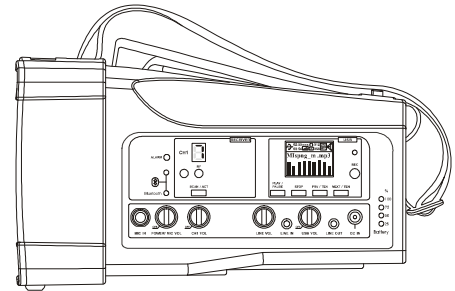

MA-100SG 5.8 GHz Single-Channel Personal Wireless PA

Key Features

- One 5.8 GHz true diversity receiver modules with 10 auto-scannable frequencies. One-touch Scan & Sync (ACT) button for fast and easy channel setup.
- 50W Class-D amplifier to power a 5" full-range driver.
- Built-in high-efficiency active antennas prevent accidental antenna breakage and ensure improved reception distance and stable signal quality.
- The mixed output of wired mic, wireless mic and USB.
- 3.5 mm line input accepts external iPod, MP3/CD/DVD player or laptop.
- Built-in Bluetooth to connect mobile devices for music streaming.
- Built-in one-button fade-in alarm siren for warning.
- ID code setting to prevent the interference from the same operating channel and increase compatible channels at the same venue.
- External AC switching power supply for fast battery charge. Built-in high capacity lithium battery provides the amplifier complete operation without AC power.
- 4-hour full charge for 10-hour stand-by time.
- A 4-level battery indicator for monitoring the battery level and charging state.

Transmitters & Microphones

ACT-58H	Handheld Transmitter
ACT-58HC	Rechargeable Handheld Transmitter
ACT-58T	Bodypack Transmitter
ACT-58TC	Rechargeable Bodypack Transmitter
MM-107	Supercardioid Dynamic Microphone

Accessories

MB-10	Lithium-ion Rechargeable Battery (14.8 V / 2.6 AH)
SC-10	Storage and Carry Bag
MS-30	Tripod Microphone Stand

Technical Specifications

Power Output	Class D, 50 Watts (max.)
Loudspeaker	5" Full-Range
Receivers	1, ISM
Audio Inputs	Mic In Ø 6.3 mm × 1, Line In Ø 3.5 mm × 1
Audio Output	Line Out Ø 3.5 mm × 1
Audio Player	USB Player & Recorder
Bluetooth Connectivity	Yes
Alarm Siren	Yes
Installation	Shoulder Strap, Hand Carry, Flat Surface or Microphone Stand
Power Supply	AC 14.8V/ 2.6A Rechargeable Battery (MB-10)
Dimensions	135 × 144 × 240 mm (W × H × D)
Weight (battery included)	Approx. 1.8 kg