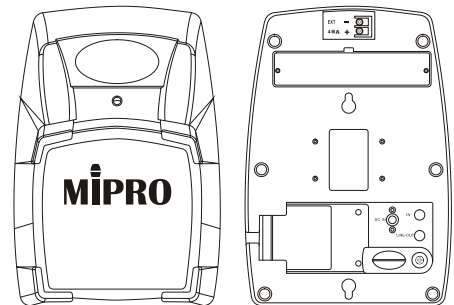

MA-101ACT Wall-mounted Wireless Megaphone

Features

- The compact cabinet houses high efficiency full-range speaker that delivers loud and clear sound.
- Up to 60-meter line-of-sight reception range.
- Bluetooth connectivity for playing music.
- Up to 97 selectable UHF frequencies.
- Power on/off and volume adjustment can be remotely controlled via the MT-101ACT wireless microphone. MT-101ACT transmitter can accept a lavalier, a headworn microphone or other audio inputs.
- A line output for connecting MA-101EXP passive speaker to expand the sound field.

Specifications

Max. SPL	104 dB
Drivers	5" full-range
Frequency Range	125 Hz – 17 kHz
Audio Inputs	MIC IN or LINE IN: 1 × 1/4" (6.3 mm)
Audio Output	LINE OUT: 1 × 1/4" (6.3 mm)
Amplifier	Class D
Output Power	50 W RMS, 85 W peak
Receiver	1 × UHF (each swappable module has 97 selectable frequencies)
Transmitter	MT-101ACT
Audio Player	Bluetooth
Power Supply	AC 100 – 240 V
Dimensions	190 × 275 × 150 mm (W × H × D)
Weight	Approx. 2.2 kg
Optional Accessories	MS-11 wall mount bracket
Patents and Approvals	Patented. Telecom and safety regulations approved
Note	Refer to the actual product in the event of product description discrepancy