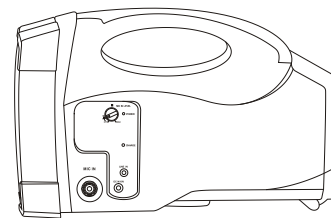

MA-101C Cabled Megaphone

Features

- Full-range high efficiency loudspeaker.
- Wired microphone only.
- Can be easily carried via the built-in handle, shoulder strap, or mounted on a microphone stand.
- Each audio source has an individual volume control.

Specifications

Max. SPL	107 dB
Drivers	5" full-range
Frequency Range	125 Hz – 18 kHz
Audio Inputs	MIC IN: 1 × 1/4" (6.3 mm) LINE IN: 1 × 1/8" (3.5 mm)
Amplifier	Class AB
Output Power	45 W RMS, 76 W peak
Receiver	N/A. MM-107 wired microphone is included.
Power Supply	DC (19 – 24 V) socket for external AC (100 – 240 V) power supply
Battery Type	Lead-acid battery pack (MB-30)
Battery Indicator	Single LED Indicator
Standby Time	Up to 8 hours
Dimensions	160 × 178 × 285 mm (W × H × D)
Weight	Approx. 3.1 kg (battery included)
Optional Accessories	SC-100 carry bag, MS-30 tripod stand, MM Series microphones
Note	Patented. Telecom and safety regulations approved