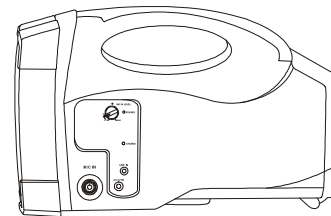

# MA-101C Cabled Megaphone

## Features

- Full-range high efficiency loudspeaker.
- Wired microphone only.
- Can be easily carried via the built-in handle, shoulder strap, or mounted on a microphone stand.
- Each audio source has an individual volume control.

## Specifications

Max. SPL	107 dB
Driver	5" full-range
Frequency Range	125 Hz – 18 kHz
Audio Inputs	MIC IN: 1 × 1/4" (6.3 mm) LINE IN: 1 × 1/8" (3.5 mm)
Amplifier	Class AB
Output Power	45 W RMS, 76 W peak
Microphone	MM-107 wired microphone is included.
Power Supply	DC (19 – 24 V) socket for external AC (100 – 240 V) power supply
Battery Type	Li-ion battery pack (MB-25)
Battery Indicator	Single LED Indicator
Standby Time	Up to 8 hours
Dimensions	160 × 178 × 285 mm (W × H × D)
Weight	Approx. 3.1 kg (battery included)
Color	Black / Gray
Optional Accessories	SC-100 carry bag, MS-30 tripod stand, MM Series microphones
Note	Patented. Telecom and safety regulations approved