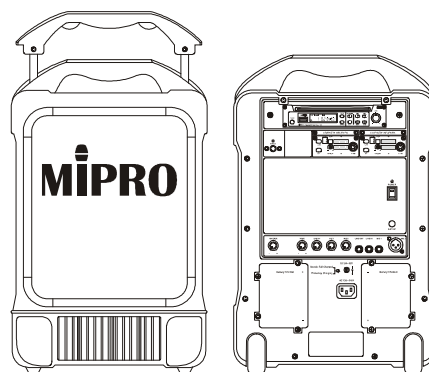

MA-707 Classic Portable PA

Features

- One-piece molded cabinet with high-efficiency amplifier system to drive a full-range speaker for powerful and clear sound.
- Retractable handle and rugged wheels make it amazingly easy to transport. It can be hand-carried or installed on a tripod stand.
- Built-in transmitters' storage.
- Modularized optional accessories for fast and easy installation and replacement.
- Control for high/low TONE adjustment.
- Mixed input amplification of wired mic, wireless mic, and audio players.
- Extension speaker socket can be used with MA-707EXP passive speaker.
- Industry's first built-in active dual antennas for long distance and stable receiving.
- Built-in AC switching power supply and rechargeable batteries.

Specifications

Maximum SPL	107 dB
Loudspeakers	8" full-range
Frequency Range	70 Hz – 14 kHz
Audio Inputs	MIC IN: 1 × XLR, 1 × 1/4" (6.3 mm) LINE IN: 1 × 1/4" (6.3 mm)
Audio Output	LINE OUT: 1 × 1/4" (6.3 mm)
Amplifier	Class AB
Output Power	100 W RMS, 170 W peak
Receiver Modules	Up to 2
Audio Players	CD/USB player (optional)
Extension Speaker	1/4" (6.3 mm)
Other Functions	TONE control
Power Supply	AC 100 – 240 V or DC 24 – 32 V
Battery Type	Built-in Lead-acid battery
Battery Indicator	Single LED Indicator
Standby Time	Up to 8 hours
Color	Black
Dimensions	325 × 518 × 258 mm / 12.8" × 20.4" × 10.2" (W×H×D)
Weight	Approx. 12.3 kg / 27.1 lb. (weight varies depending on product configuration)
Optional Accessories	SC-707 carry bag, MS-70 tripod stand, MM-Series microphones, MB-80 Li-ion battery
Patents	Patented. Telecom and safety regulations approved.
Note	Refer to the actual product in the event of product description discrepancy.