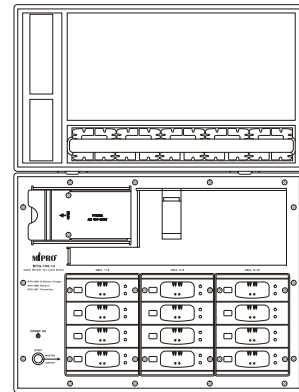

MTG-100C-12 12-Slot Storage and Charger Carry Case

Features

- Charge, carry and storage.
- Separate “red” charging and “green” ready indicator.
- Innovative “Sync” button for automatic frequency synchronization from master to slave.
- Optional Ethernet Network Interface management software.

Specifications

Charging Slot	10 MTG-100R receivers & 2 MTG-100T transmitters
Charge Time	< 4 hours
Max. Power Consumption	26 W
Note	Refer to the actual product in the event of product description discrepancy.