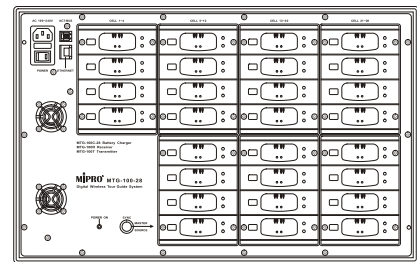

# MTG-100C-28 28-Slot Storage and Charger Carry Case

## Features

- Charge, carry and storage.
- Separate “red” charging and “green” ready indicator.
- Innovative “Sync” button for automatic frequency synchronization from master to slave.
- Optional Ethernet Network Interface management software.

## Specifications

Charging Slot	24 MTG-100R receivers & 4 MTG-100T transmitters
Charge Time	< 4 hours
Max. Power Consumption	80 W
Note	Refer to the actual product in the event of product description discrepancy.