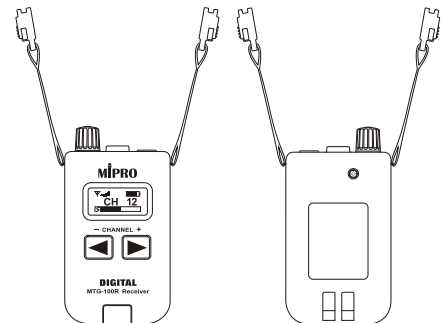

# MTG-100R UHF Digital Receiver (Rechargeable Battery)

## Features

- Up to 60-meter line-of-sight reception range. A channel-lock setting prevents accidental operation. Ethernet interface allows for system setting and management.

## Specifications

Power Supply	Built-in lithium-ion battery
Housing	Ultra-compact, pocket-sized.
Display	LCD with advanced function settings and battery status.
Frequency Range	CEPT/EU: 863 ~ 865 MHz & USA: 926 ~ 928 MHz, license-free for users in ISM bands.
Modulation Type	Digital modulation
Preset Channels	16 preset channels. At least 3 compatible channels for different tour groups can be used simultaneously at the same place.
Channel Setup	Manual ACT sync or via MTG-100C-12 or MTG-100C-12-28 charger carry case.
Receiving Mode	True diversity receiving with proprietary built-in dual antennas.
Earphones	E-5S, E-10S, E-20S (optional)
Note	Refer to the actual product in the event of product description discrepancy.