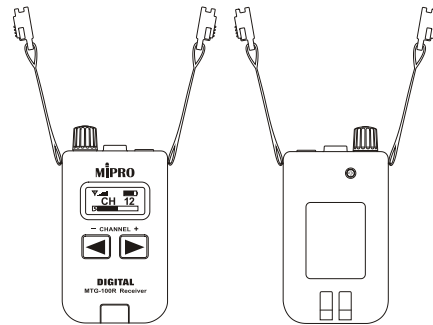

MTG-100R UHF Digital Receiver (Rechargeable Battery)

Features

- Industry's smallest, ultra-compact housing.
- The LCD screen displays various function settings and battery status.
- Operates in the universal user license-free ISM band: CEPT/EU 863 – 865 MHz and USA 926 – 928 MHz.
- Digital modulation.
- Presets 16 channels. At least 3 compatible channels can be used simultaneously at the same venue.
- Manual ACT™ sync channel set-up or via charger carry case.
- True diversity receiving with proprietary built-in dual antennas.
- Up to 60-meter line-of-sight reception range.
- Channel-lock setting prevents accidental change.
- The ethernet interface allows system setting and management.

Specifications

Display	Backlit LCD
Frequency Band	CEPT/EU: 863 – 865 MHz USA: 926 – 928 MHz
Receiving Mode	True diversity
Preset Channels	16 preset channels
Battery Type	Rechargeable Li-ion battery
Optional Accessories	E-20S, E-10S, E-5S
Dimensions	45 × 84 × 21 mm (W × H × D)
Weight	Approx. 67 g