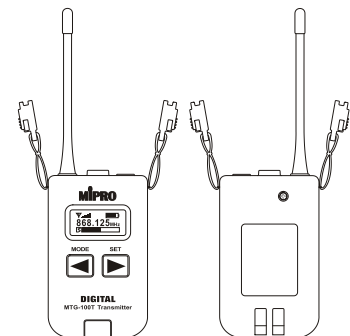

MTG-100T UHF Digital Transmitter (Rechargeable Battery)

Features

- Low, Mid, High switchable output power for battery saving or extending distance.

Specifications

Power Supply	Built-in lithium-ion battery
Housing	Ultra-compact, pocket-sized
Display	LCD with advanced function settings and battery status.
Frequency Range	CEPT/EU: 863 ~ 865 MHz & USA: 926 ~ 928 MHz, license-free for users in ISM band.
Modulation Type	Digital modulation
Preset Channels	16 preset channels. At least 3 or 4 compatible channels for different tour groups can be used simultaneously at the same place.
Channel Setup	Manual ACT sync or via MTG-100C-12 or MTG-100C-12-28 charger carry case.
Optional Microphones	MM-10, MM-202P, MU-101P, MU-53HNP, MU-23P
Note	Refer to the actual product in the event of product description discrepancy.