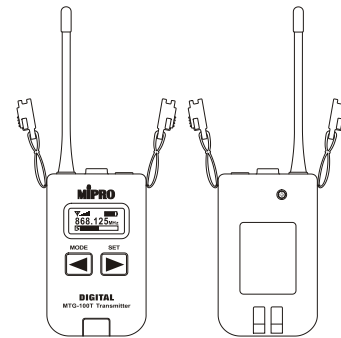

MTG-100T UHF Digital Transmitter (Rechargeable Battery)

Features

- Industry's smallest, ultra-compact housing.
- The LCD screen displays various function settings and battery status.
- Operates in the universal user license-free ISM band: CEPT/EU 863 – 865 MHz and USA 926 – 928 MHz.
- Digital modulation.
- Presets 16 channels. At least 3 compatible channels can be used simultaneously at the same venue.
- Manual ACT™ sync channel set-up or via charger carry case.
- Channel-lock setting prevents accidental change.
- Has Low / Mid / High switchable output power for battery saving or extending distance.

Specifications

Display	Backlit LCD
Frequency Band	CEPT/EU: 863 – 865 MHz USA: 926 – 928 MHz
Preset Channels	16 preset channels
Battery Type	Rechargeable Li-ion battery
Optional Accessories	MM-10, MM-202P, MU-101P, MU-53HNP, MU-23P
Dimensions	45 × 84 × 21 mm (W × H × D)
Weight	Approx. 51 g