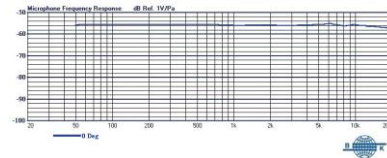

## Features

- The omnidirectional capsule unit features excellent off-axis response and picks up sounds from all directions.
- Flexible and durable headset frames with comfortable, soft ear-hooks. Available in three sizes for a secure, comfortable and ideal fit. The ultra-thin microphone boom is easily detachable from the frame and can be worn on the left or right side of the frame.
- The boom holder is fully rotatable so as to make adjustments in length, direction and angle for precise and optimum capsule positioning.
- The sweat-repelling ring and anti-pop sponge protect the capsule module.
- High dynamic range and wide-range sound pick-up.

## Specifications

|                    |                      |
|--------------------|----------------------|
| Connector Type     | Detachable           |
| Polar Pattern      | Omnidirectional      |
| Capsule            | 3 mm condenser       |
| Sensitivity        | -56 dBV / Pa         |
| Frequency Response | 40 Hz – 20 kHz       |
| Max. SPL           | 138 dB               |
| Connector          | MIPRO 4-Pin Mini XLR |
| Cable Length       | 150 cm               |
| Color              | Beige                |
| Weight             | Approx. 22.5 g       |