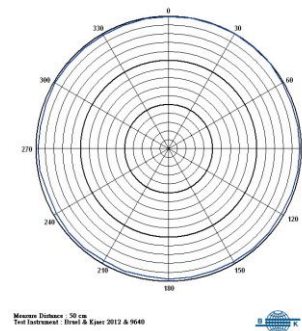

## Features

- The omnidirectional capsule unit features excellent off-axis response and picks up sounds from all directions.
- Flexible and durable headset frames with comfortable, soft ear-hooks. Available in three sizes for a secure, comfortable and ideal fit. The ultra-thin microphone boom is easily detachable from the frame and can be worn on the left or right side of the frame.
- The boom holder is fully rotatable so as to make adjustments in length, direction and angle for precise and optimum capsule positioning.
- The sweat-repelling ring and anti-pop sponge protect the capsule module.
- High dynamic range and wide-range sound pick-up.

## Specifications

|                    |                      |
|--------------------|----------------------|
| Connector Type     | Detachable           |
| Polar Pattern      | Omnidirectional      |
| Capsule            | 3 mm condenser       |
| Sensitivity        | -56 dBV / Pa         |
| Frequency Response | 40 Hz – 20 kHz       |
| Max. SPL           | 138 dB               |
| Connector          | MIPRO 4-Pin Mini XLR |
| Cable Length       | 150 cm               |
| Color              | Beige                |
| Weight             | Approx. 22.5 g       |