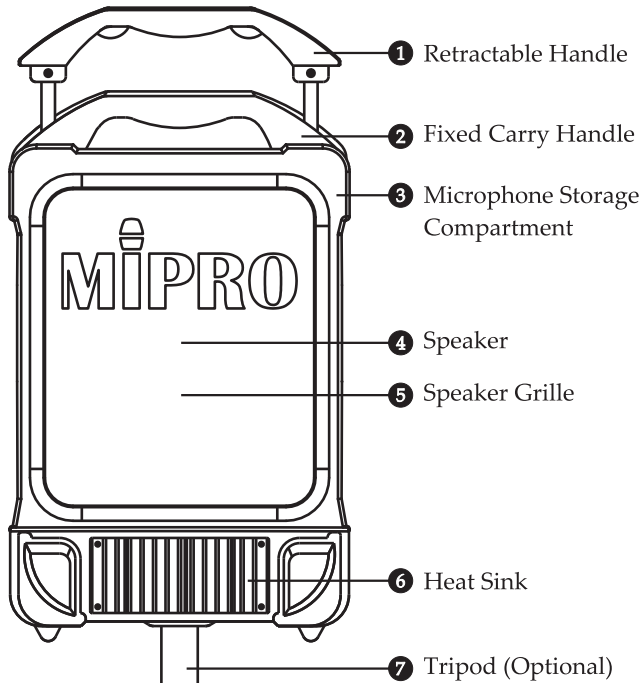

MIPRO[®]

Extension Speaker
User Guide

Extension Speaker

Thank you for choosing MIPRO MA-707-EXP Extension Speaker. Please take the time to read these instructions carefully so that you can achieve the best performance from the system.

The MA-707-EXP is an Extension Speaker of MA-707, housed in a heavy duty, ergonomically designed case. It features a retractable handle and sturdy wheels for ease of transport.

1、 Features:

Front

- 1 Retractable Handle:** Push up from underneath the handle to expose the retractable extension. Simply push down again for storage and lifting.
- 2 Fixed Carry Handle:** For balanced, easy hand carrying.
- 3 Microphone Storage Compartment:** A handy storage compartment for 2 handheld or bodypack transmitters.

- ④ **Speaker:** A powerful, 8-inch full-range speaker.
- ⑤ **Speaker Grille:** To protect the speaker cone from damage.
- ⑥ **Heat Sink:** Designed specially for the built-in amplifier, please keep it adequately ventilated.
- ⑦ **Tripod (Optional):** There is a tripod mating socket mounted in the base of the MA-707 to accommodate a 35mm tripod stand.

Back

- ⑧ **Extension Speaker Socket:** Allows you to connect an optional MA-707-EXP extension speaker for increased directional coverage.
- ⑨ **Wheels:** Heavy duty and a truly user friendly feature.

2、 Note: