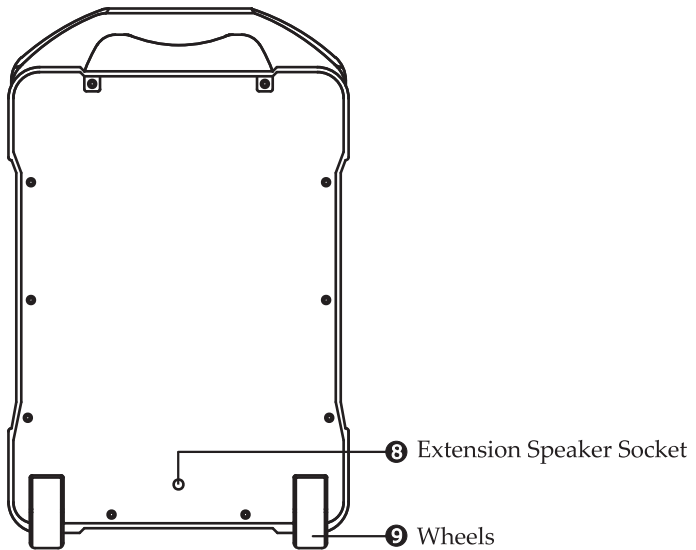

- ④ **Speaker:** A powerful, 8-inch full-range speaker.
- ⑤ **Speaker Grille:** To protect the speaker cone from damage.
- ⑥ **Heat Sink:** Designed specially for the built-in amplifier, please keep it adequately ventilated.
- ⑦ **Tripod (Optional):** There is a tripod mating socket mounted in the base of the MA-707 to accommodate a 35mm tripod stand.

Back

- ⑧ **Extension Speaker Socket:** Allows you to connect an optional MA-707-EXP extension speaker for increased directional coverage.
- ⑨ **Wheels:** Heavy duty and a truly user friendly feature.

2、 Note:

The MA-707-EXP extension speaker is rated at 60 watts @ 4 ohms. Please take care not to short out the speaker cables otherwise unwarranted damage could be done to the system amplifier.