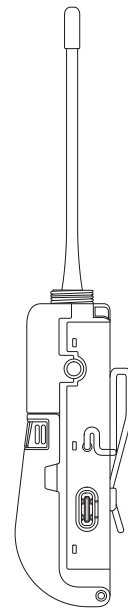

# ACT-800T

## UHF Digital Wideband Bodypack Transmitter

### SPECIFICATIONS

Frequency Range	UHF 480–934 MHz (country dependent)
Bandwidth	72 MHz
Display	Backlit LCD displays channel, battery status, AF meters and menus
Control Interface	ACT sync sensor, setting buttons and mute button
Encryption	256-bit Digital Encryption
Mic. Capsule Modules	MIPRO lavalier and headworn mics
Input Connector	MIPRO 4-Pin Mini XLR
Audio Control	AF Gain, Low Cut, AF Limiter and Input Polarity
Max. Audio Input	0 dBV
Gain Setting	-12 dB to +18 dB / 6 dB per segment
RF Power Output	10 mW / 50 mW switchable (country dependent)
Power Supply	One 18500 Li-ion battery or two AA alkaline
Battery Charging	MP-800 / MP-820 charging dock or USB Type-C
Dimensions	63 × 80 × 25 mm (W × H × D)
Weight	Approx. 97 g