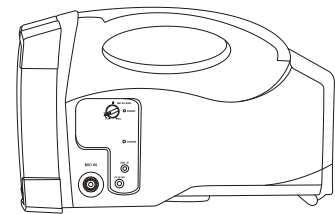

MA-101C

Cabled Megaphone

FEATURES

- Equipped with a Class-AB amplifier driving a 5-inch full-range speaker, delivering clear and powerful output for speech and gatherings.
- Comes standard with the MM-107 wired microphone for simple plug-and-play operation, ensuring clear voice transmission.
- Supports multiple audio inputs with MIC IN (6.3 mm) and LINE IN (3.5 mm), allowing simultaneous connection of microphones and external sources.
- Built-in LED indicators display power and charging status for convenient battery monitoring.
- Operates on AC power or built-in rechargeable battery, providing over 8 hours of continuous use per charge, ideal for long-duration events.
- Durable housing design supports shoulder-worn use or installation on the MS-30 speaker stand, suitable for both indoor and outdoor applications.

SPECIFICATIONS

Max SPL	107 dB SPL
Speaker System	5" full range
Output Power	45 W RMS, 76 W Peak
Frequency Response	125 Hz – 18 kHz
Amplifier	Class AB
Built-in Features	MM-107 wired microphone
Audio Inputs	MIC IN (6.3 mm) ; LINE IN (3.5 mm)
Power Supply	DC (19 – 24 V) socket for external AC (100 – 240 V) power supply
Battery Type	Built-in one Li-ion battery pack (MB-25)
Battery Indicator	Single LED indicator for power and charging status
Standby Time	Up to 8 hours
Accessories	SC-100 carry bag, MS-30 tripod stand (optional)
Dimensions	160 × 178 × 285 mm (W × H × D)
Weight	Approx. 3.1 kg (battery included)