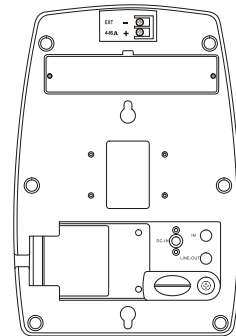

MA-101ACT

Wall-Mounted Wireless Megaphone

FEATURES

- Wall-mount design with compact size, ideal for classrooms, meeting rooms, and small gatherings.
- High-efficiency Class-D amplifier powers a 5-inch full-range speaker, delivering clear and powerful sound.
- Built-in UHF receiver module supports 97 channels with a reception range of over 60 meters, enabling quick pairing and reliable interference-free performance.
- Pairs with the dedicated MT-101ACT transmitter for remote power and volume control, supporting lavalier and headworn microphones.
- Supports Bluetooth playback and LINE IN / LINE OUT connections for both wired and wireless audio sources.
- Expandable with the MA-101EXP passive speaker for wider sound coverage.
- Includes AC switching power supply for reliable and stable long-term operation.

SPECIFICATIONS

Max SPL	104 dB SPL
Speaker System	5" full-range
Output Power	50 W RMS, 85 W Peak
Frequency Response	125 Hz – 17 kHz
Amplifier	Class D
Built-in Features	Supports remote control from MT-101ACT transmitter
Audio Inputs	LINE IN (6.3 mm)
Audio Outputs	LINE OUT (6.3 mm), EXT SP. (Input Terminals 4-16 Ω)
Receiver Module	1 × UHF module
Player Module	Built-in Bluetooth module
Power Supply	AC 100 – 240 V switching power supply
Accessories	MS-11 Wall Mount Bracket (optional)
Dimensions	190 × 275 × 150 mm (W × H × D)
Weight	Approx. 2.2 kg (battery included)