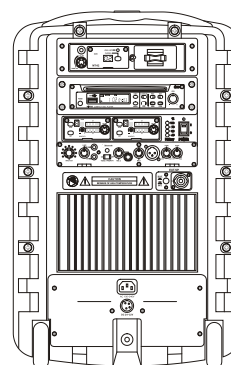

SPECIFICATIONS

Max SPL	116 dB SPL
Speaker System	1.5" Tweeter & 10" Woofer (Active Crossover)
Output Power	267 W RMS, 465 W peak
Frequency Response	50 Hz – 18 kHz
Amplifier	Class D & Class AB
Audio Processing	Tone, Echo control on mics
Built-in Features	Remote-controllable master volume, VOP
Audio Inputs	MIC IN (XLR & 6.3 mm), LINE IN (RCA)
Audio Outputs	LINE OUT (RCA), EXT SP. (Speakon)
Receiver Module	UHF / 2.4 GHz / 5 GHz, up to 4 (optional)
Transmitter Module	UHF / 2.4 GHz / 5 GHz (optional)
Player Module	Bluetooth, CD/USB/SD player & recorder (optional)
Power Supply	AC 100 – 240 V or DC 24 – 32 V
Battery Type	Built-in two Lead-acid battery packs (MB-70)
Battery Indicator	4-level LED indicator for battery level and charging status
Standby Time	Up to 6 hours
Accessories	SC-808 dust cover, MS-70 tripod stand (optional)
Dimensions	360 × 558 × 350 mm (W × H × D)
Weight	Approx. 21.4 kg (battery included)